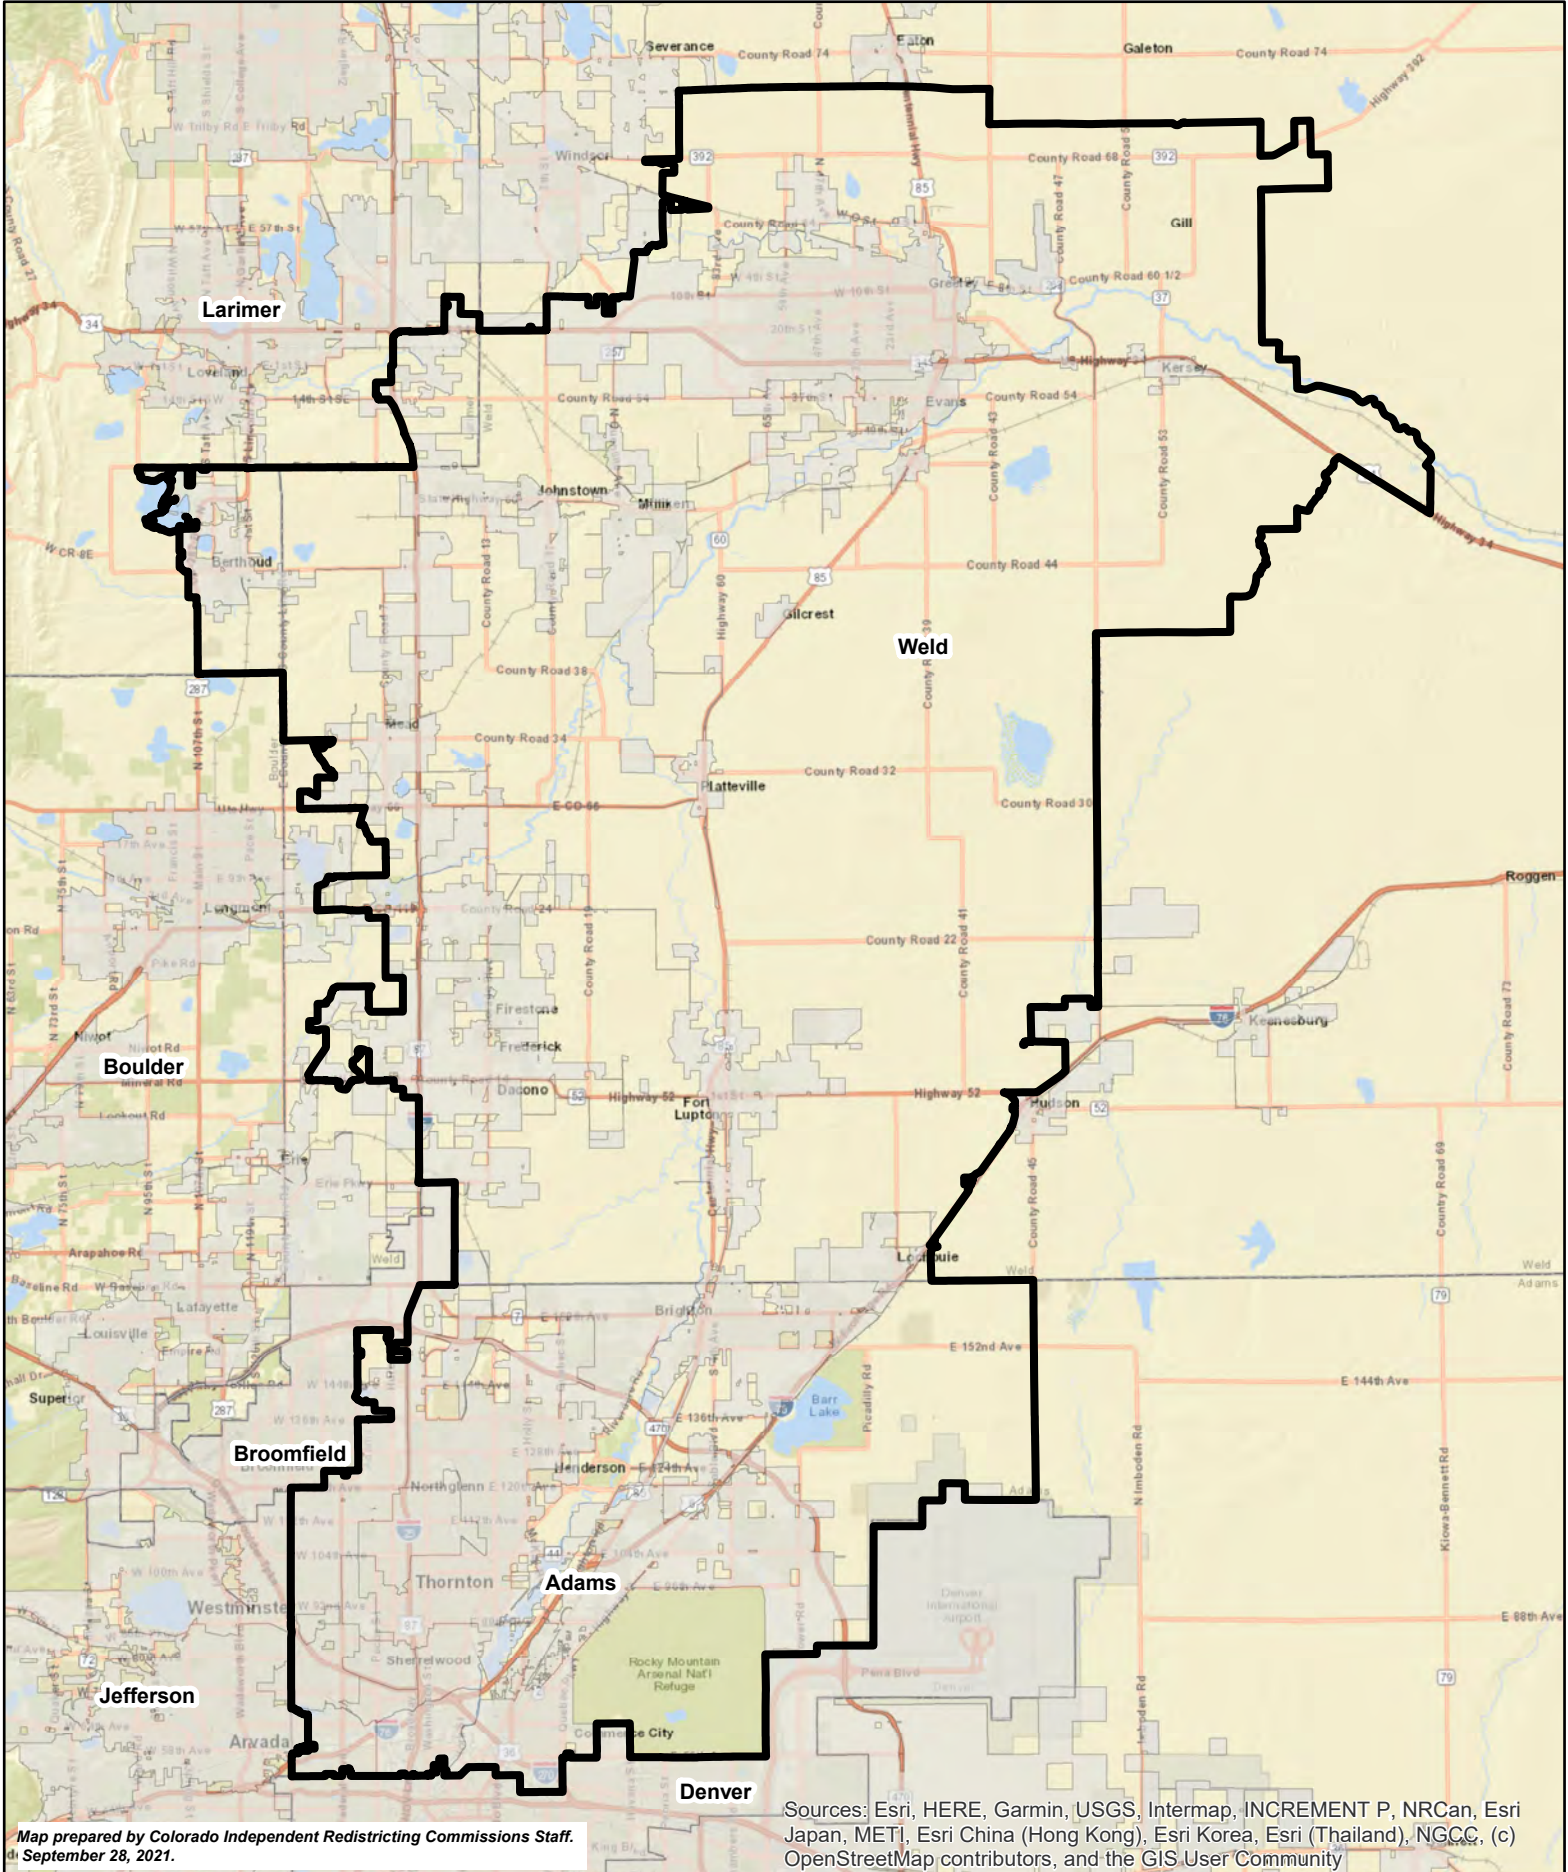

Colorado Independent
Redistricting Commissions

Colorado Congressional District 8 (Final Approved Plan)

Map prepared by Colorado Independent Redistricting Commissions Staff.
September 28, 2021.

Sources: Esri, HERE, Garmin, USGS, Intermap, INCREMENT P, NRCan, Esri Japan, METI, Esri China (Hong Kong), Esri Korea, Esri (Thailand), NGCC, (c) OpenStreetMap contributors, and the GIS User Community