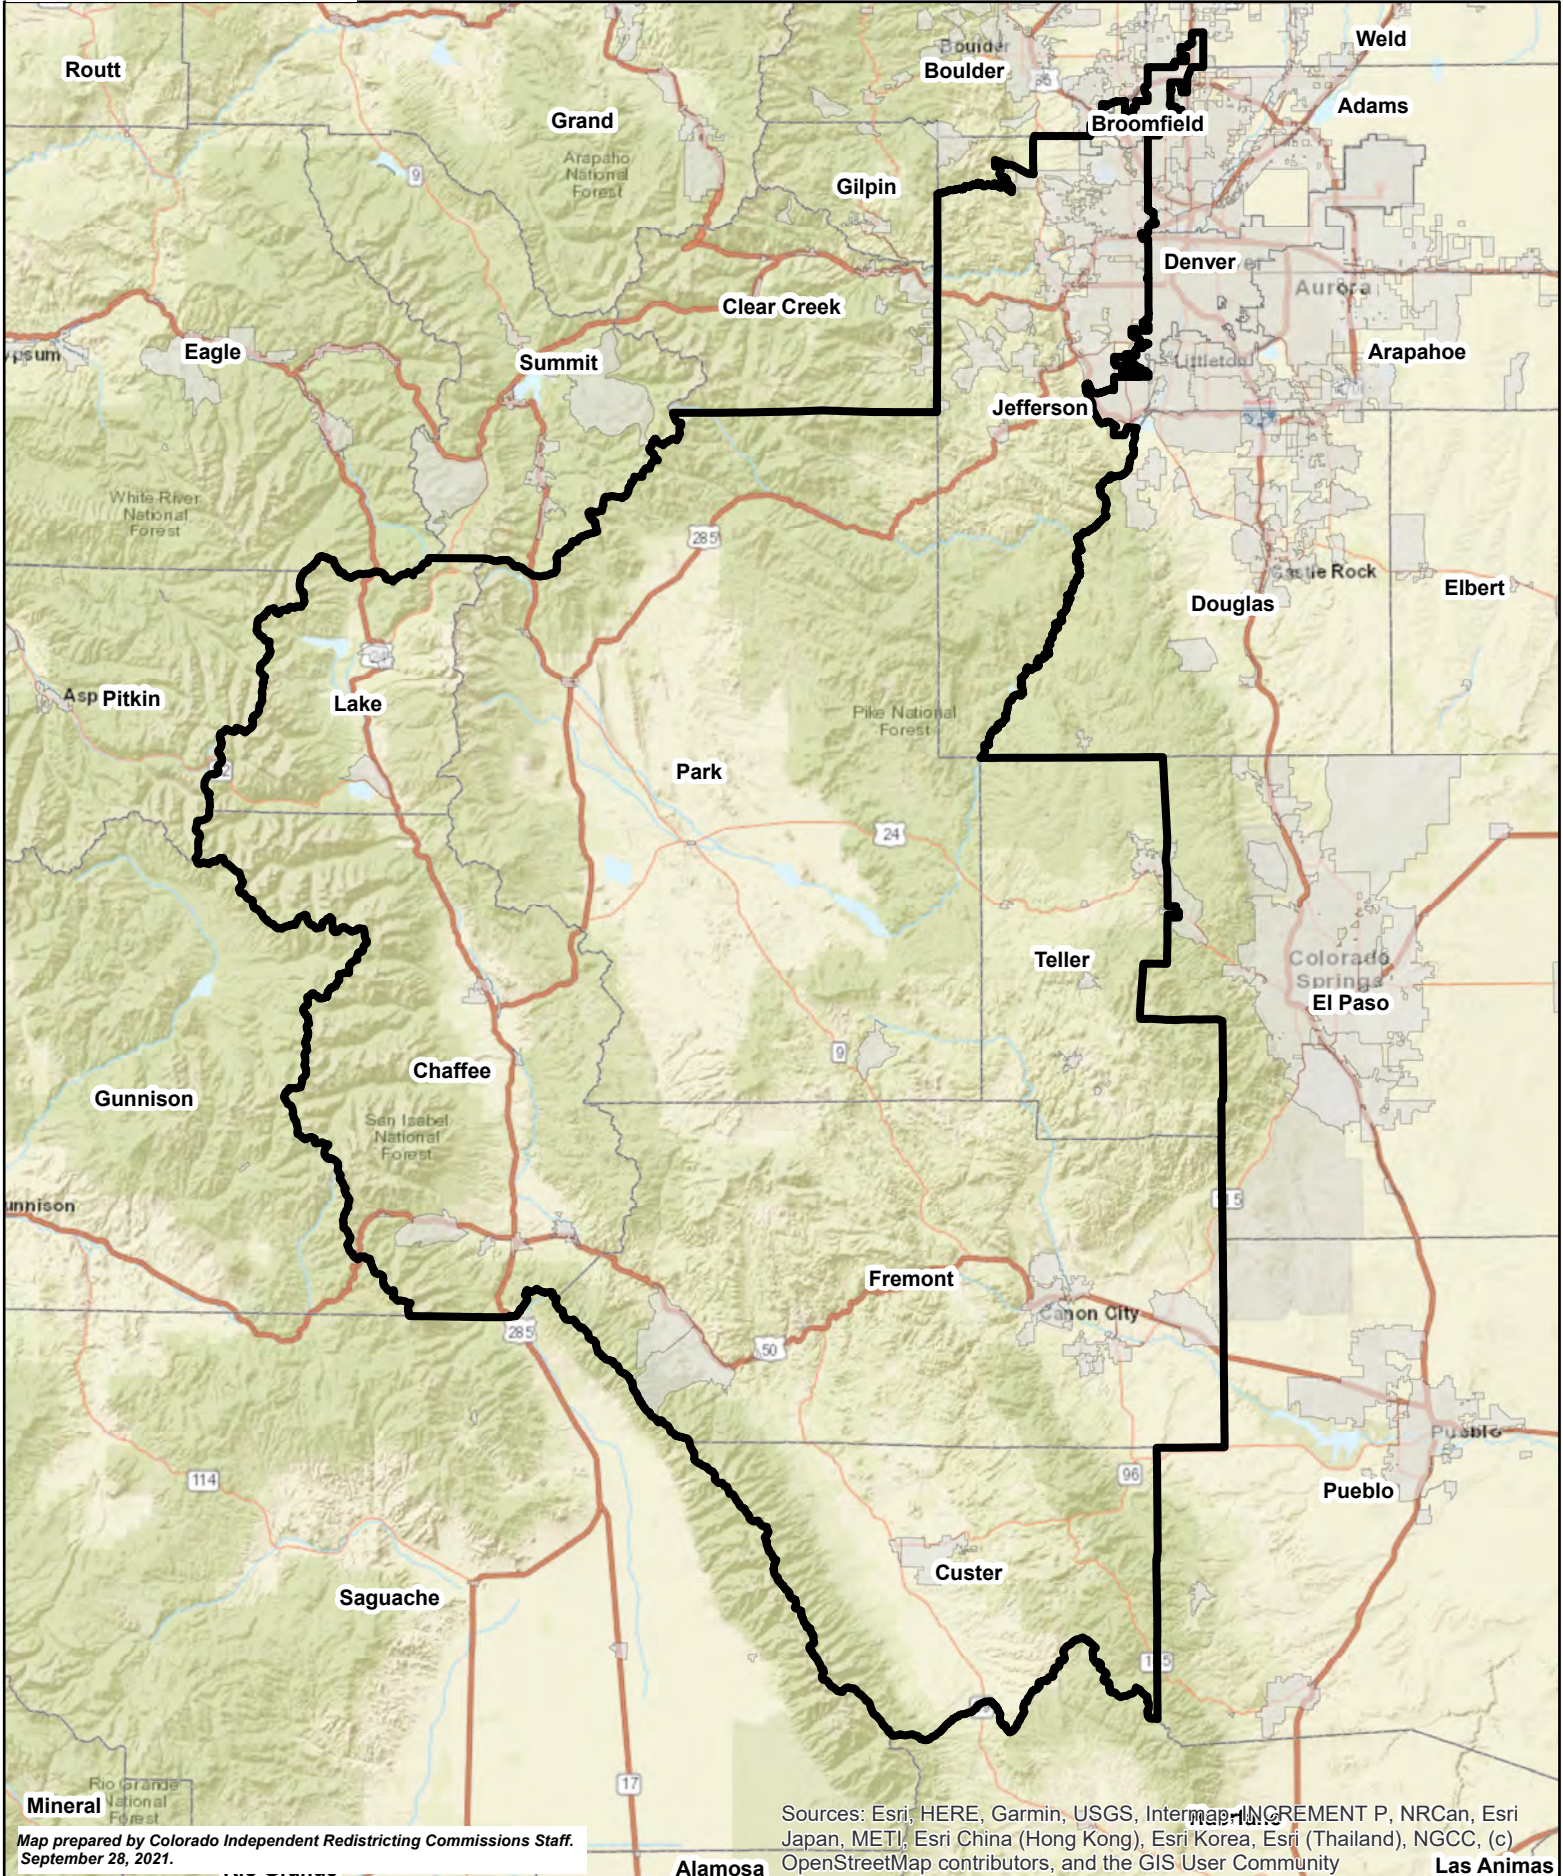

Colorado Independent
Redistricting Commissions

Colorado Congressional District 7 (Final Approved Plan)

Map prepared by Colorado Independent Redistricting Commissions Staff.
September 28, 2021.

Sources: Esri, HERE, Garmin, USGS, Intermap, INCREMENT P, NRCan, Esri Japan, METI, Esri China (Hong Kong), Esri Korea, Esri (Thailand), NGCC, (c) OpenStreetMap contributors, and the GIS User Community

Alamosa

Las Animas