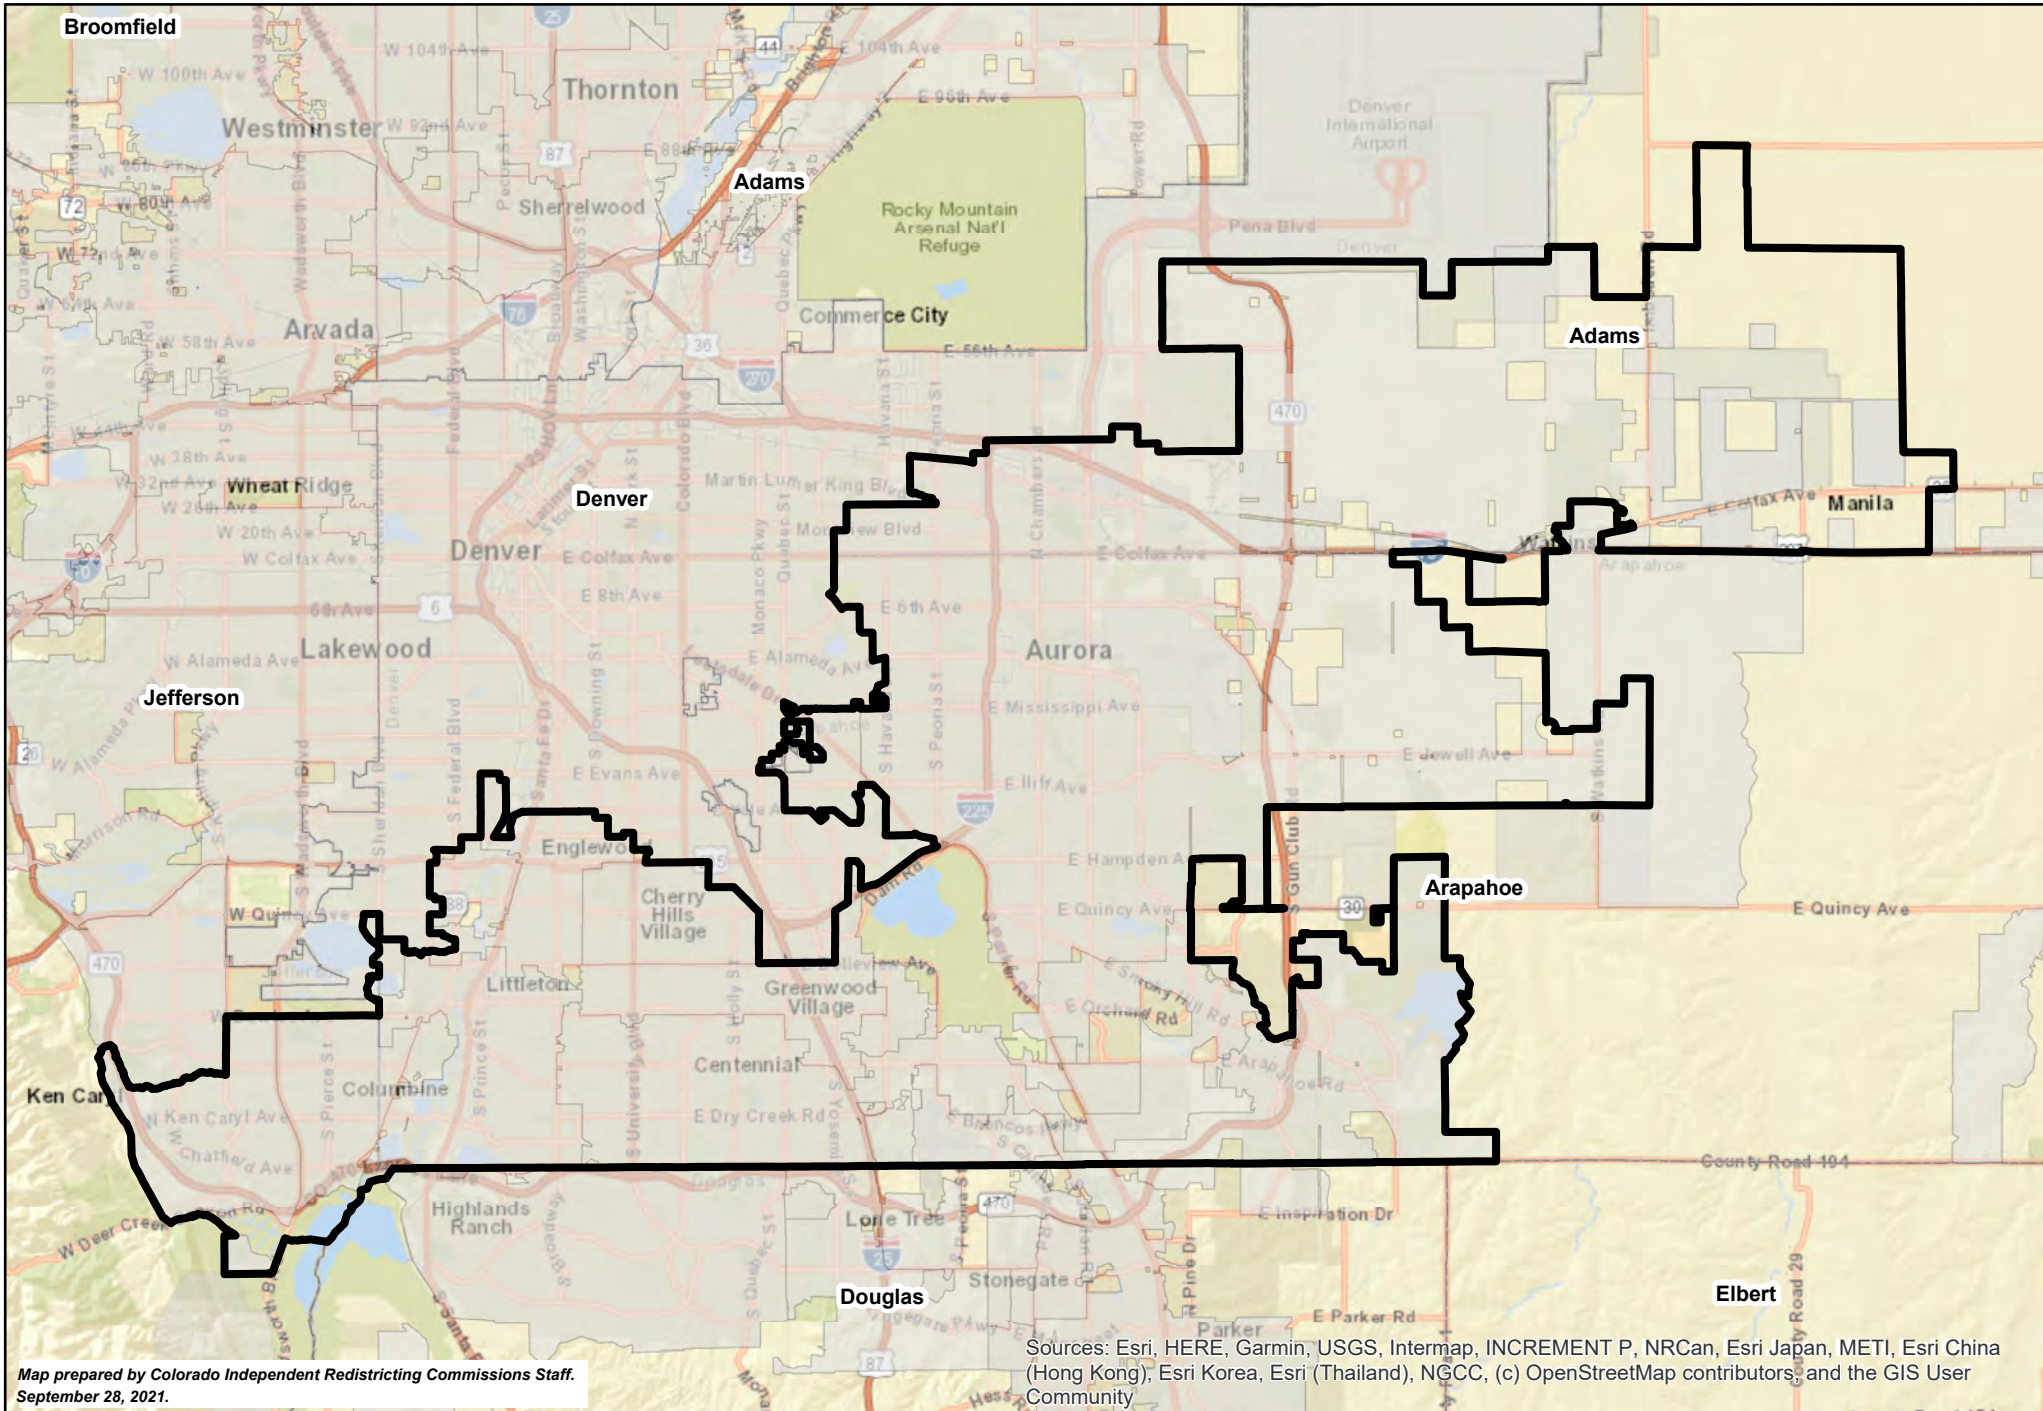

Colorado Independent Redistricting Commissions

Colorado Congressional District 6 (Final Approved Plan)

Map prepared by Colorado Independent Redistricting Commissions Staff.
September 28, 2021.

Sources: Esri, HERE, Garmin, USGS, Intermap, INCREMENT P, NRCan, Esri Japan, METI, Esri China (Hong Kong), Esri Korea, Esri (Thailand), NGCC, (c) OpenStreetMap contributors, and the GIS User Community