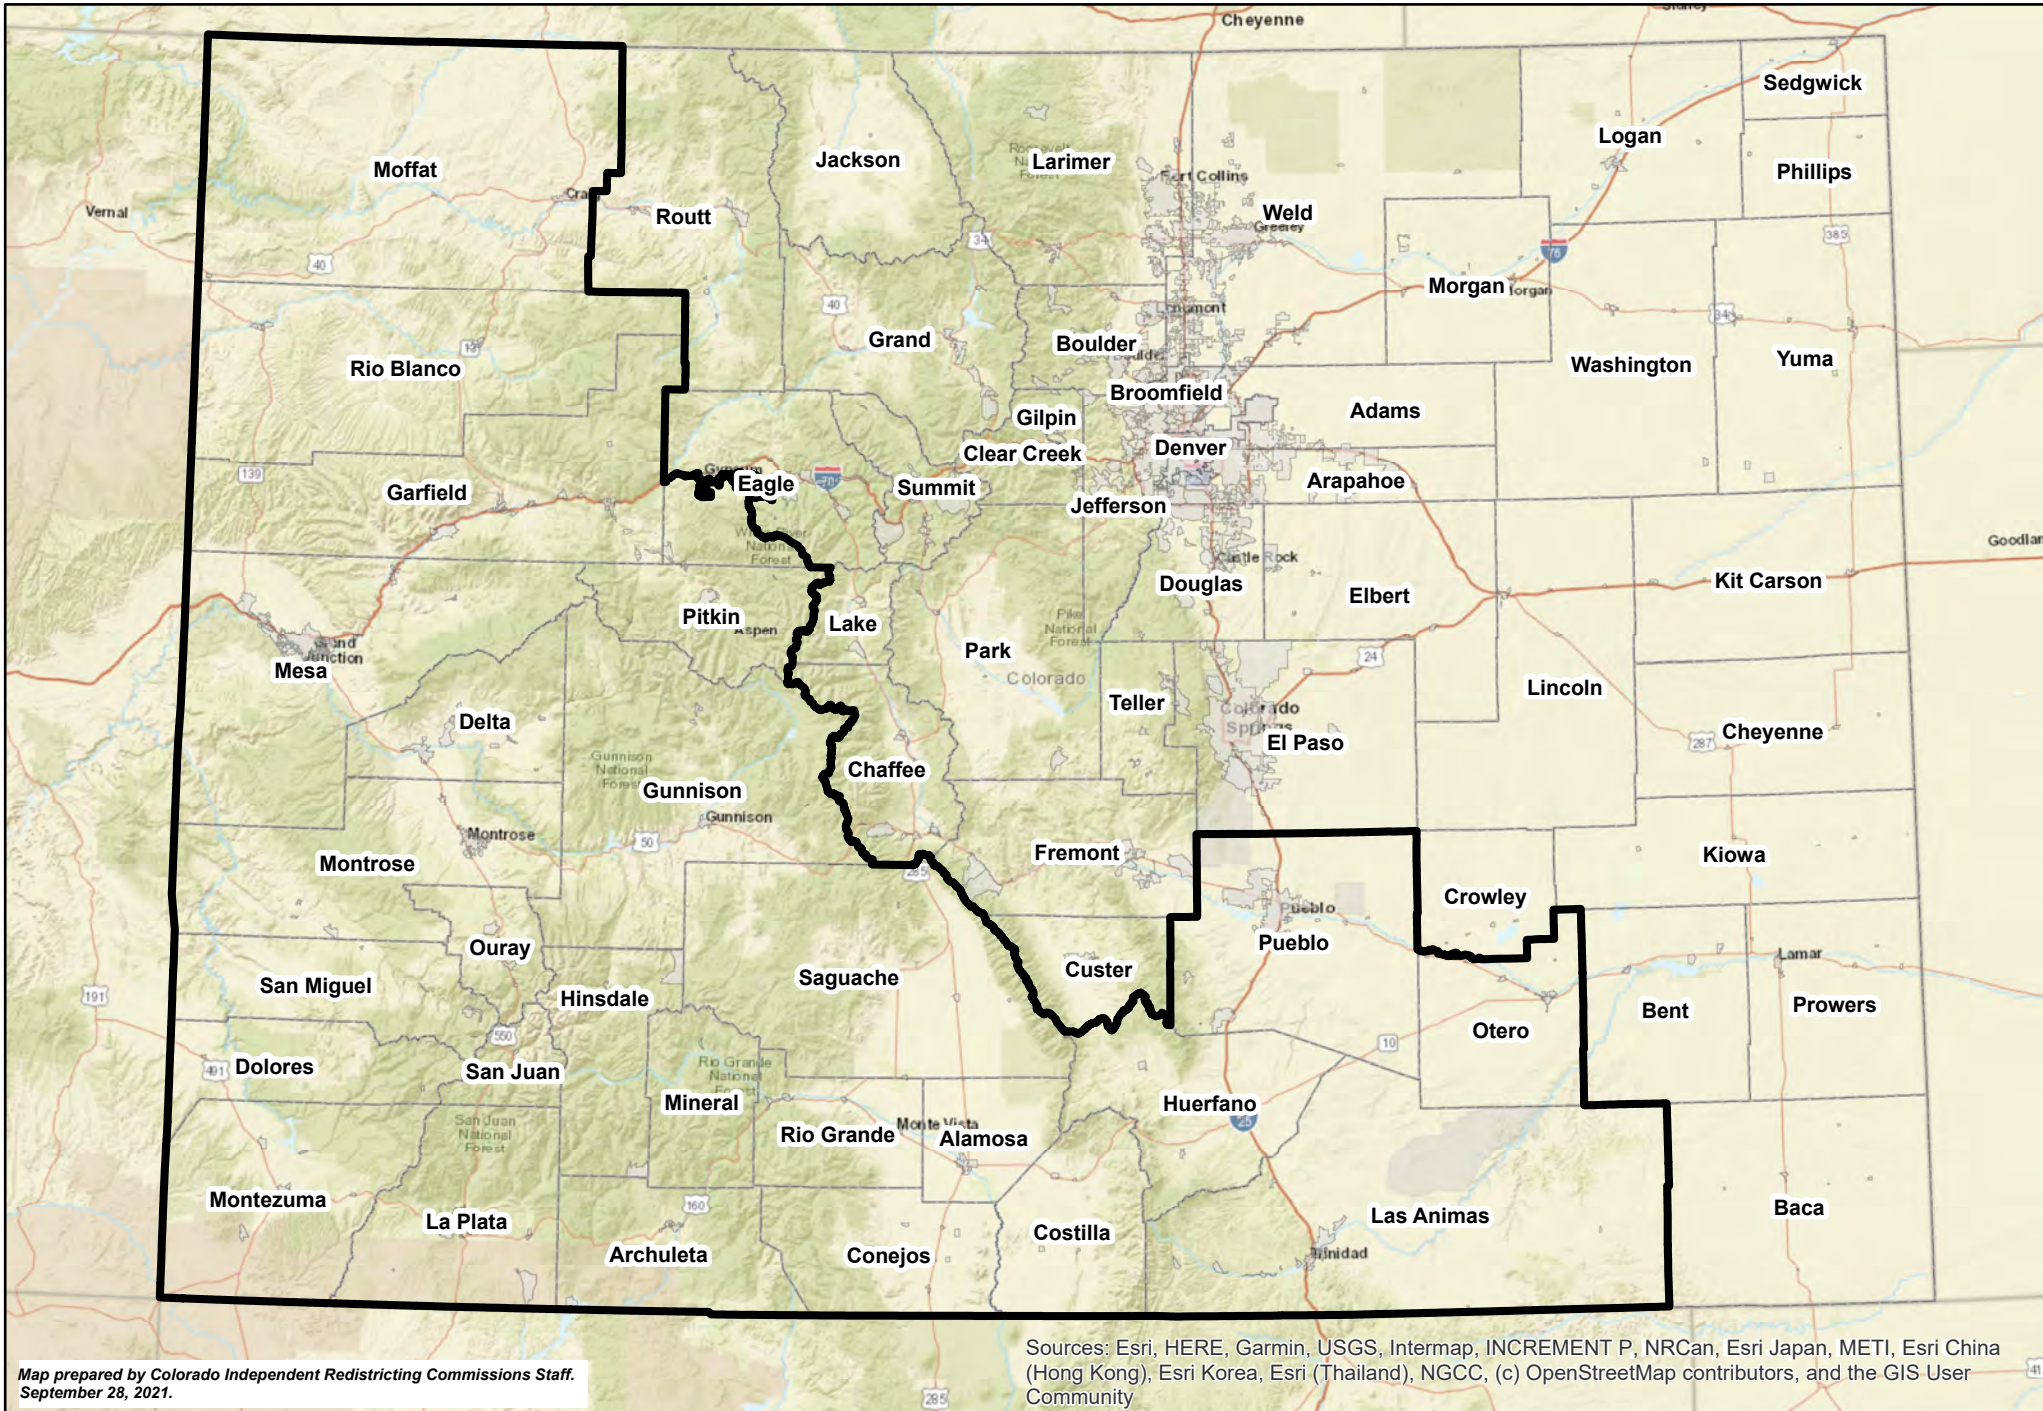

Colorado Independent Redistricting Commissions

# Colorado Congressional District 3 (Third Staff Plan)

Map prepared by Colorado Independent Redistricting Commissions Staff. September 28, 2021.

Sources: Esri, HERE, Garmin, USGS, Intermap, INCREMENT P, NRCan, Esri Japan, METI, Esri China (Hong Kong), Esri Korea, Esri (Thailand), NGCC, (c) OpenStreetMap contributors, and the GIS User Community